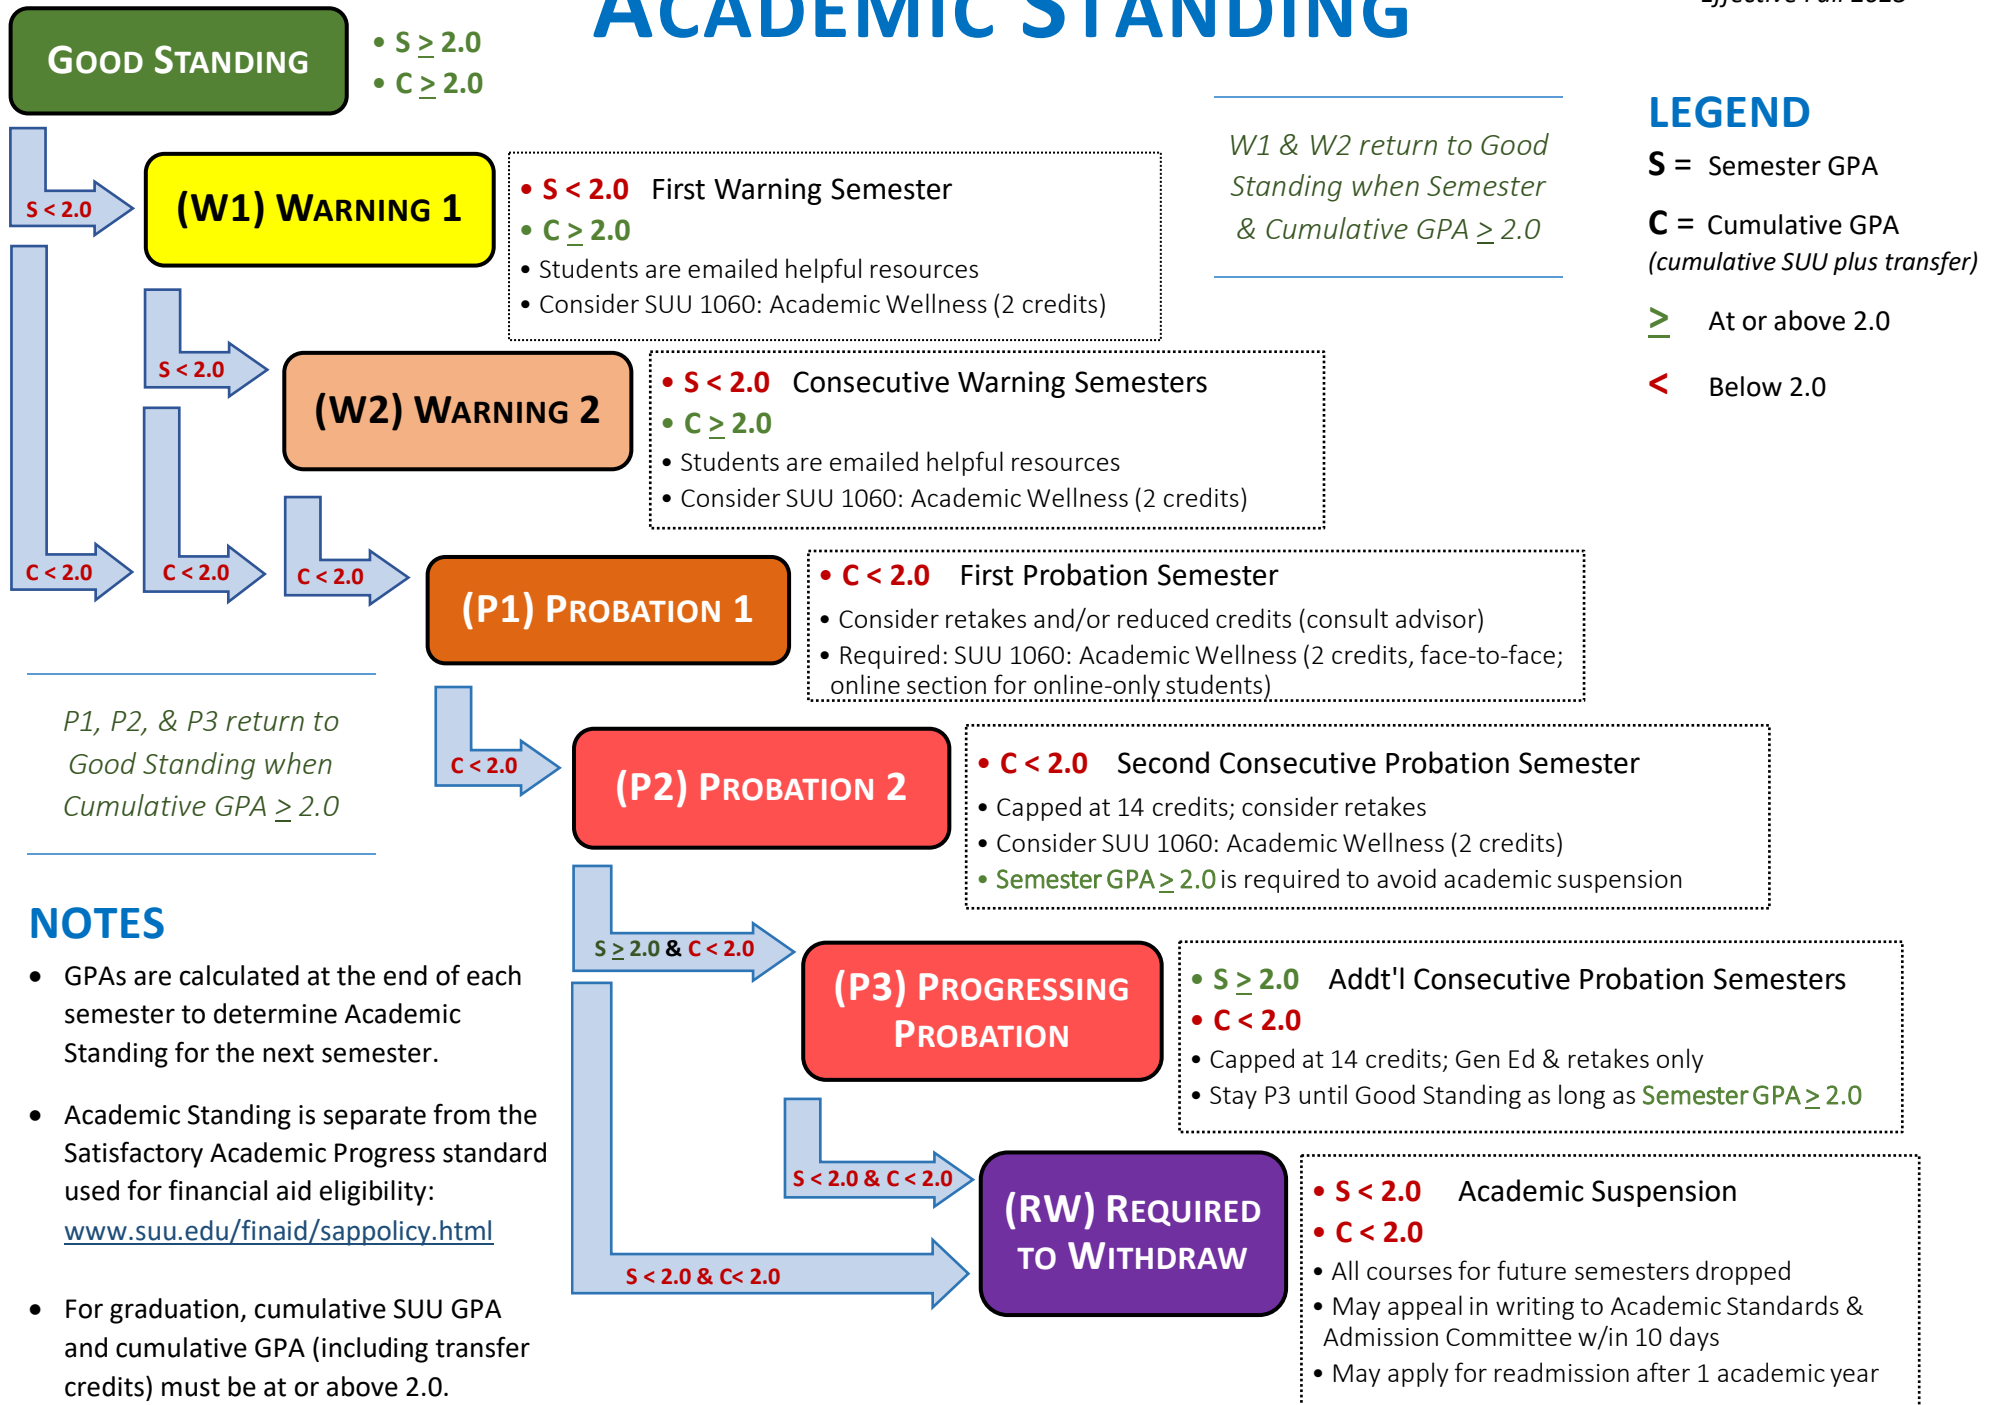

ACADEMIC STANDING

Effective Fall 2023

LEGEND

S = Semester GPA

C = Cumulative GPA
(cumulative SUU plus transfer)

\geq At or above 2.0

$<$ Below 2.0

NOTES

- GPAs are calculated at the end of each semester to determine Academic Standing for the next semester.
- Academic Standing is separate from the Satisfactory Academic Progress standard used for financial aid eligibility: www.suu.edu/finaid/sappolicy.html
- For graduation, cumulative SUU GPA and cumulative GPA (including transfer credits) must be at or above 2.0.